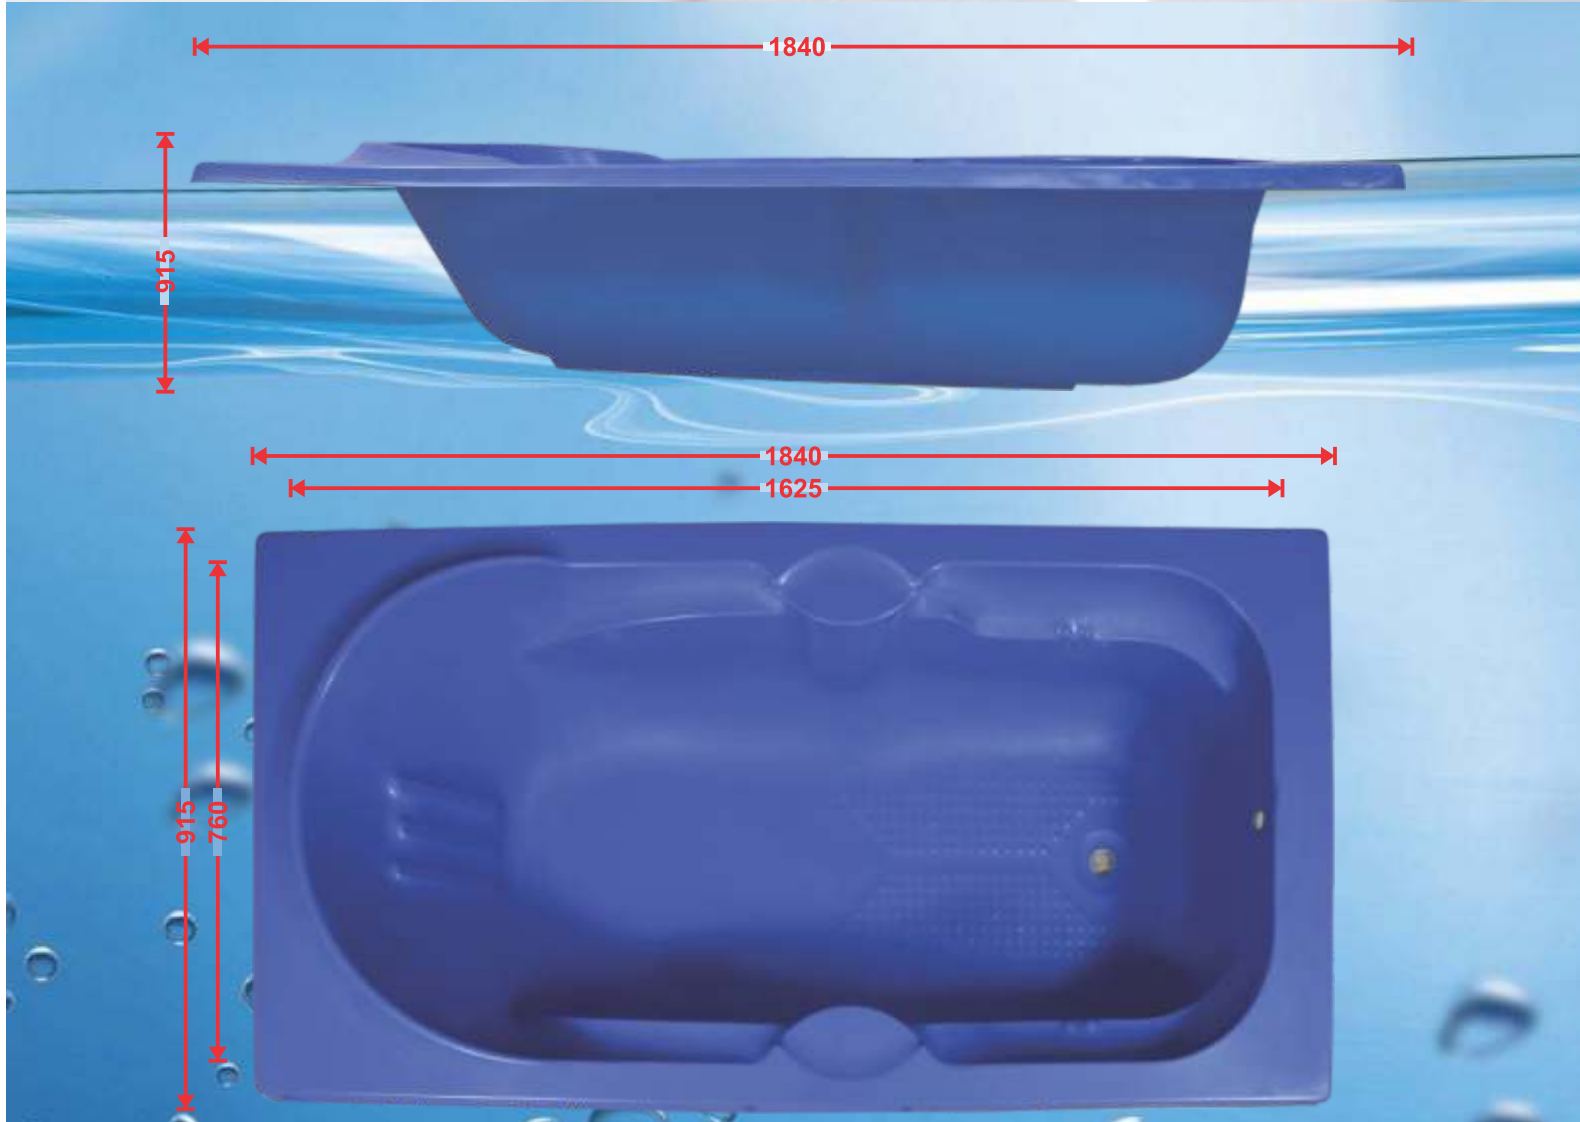

Acrylic Bath Tub

(Size: 48" x 48")

Size in mm	
Length	: 1220
Breadths	: 1220
Depth	: 410
Waste Hole Distance from wall	: 455

Model No. -002

Lying lazily at the end of a hard day is a very tempting thought. This triangular tub invites you to make that thought a reality

(Size: 06" x 03")

Size in mm	
Length	: 1840
Breadths	: 915
Depth	: 410
Waste Hole Distance from wall	: 350

Model No. 003

A long tub made with great care and well design angles to help you lie down comfortably and let your body enjoy the freshness of a great bath.

Acrylic Bath Tub

(Size: 05" x 2.5")

Size in mm	
Length	: 1525
Breadths	: 760
Depth	: 405
Waste Hole Distance from wall	: 350

Model No. -005

With circular contours matched to a rectangular shape, the tub boasts of true style statement for the wash room. Strictly for the rich and affluent.

(Size: 4.5" x 2.5")

Size in mm	
Length	: 1370
Breadths	: 760
Depth	: 415
Waste Hole Distance from wall	: 410

Model No. 006

Fitting and proper for a medium sized wash room the tub appeals the owners and guests to find their lonely rejuvenation while they bath.