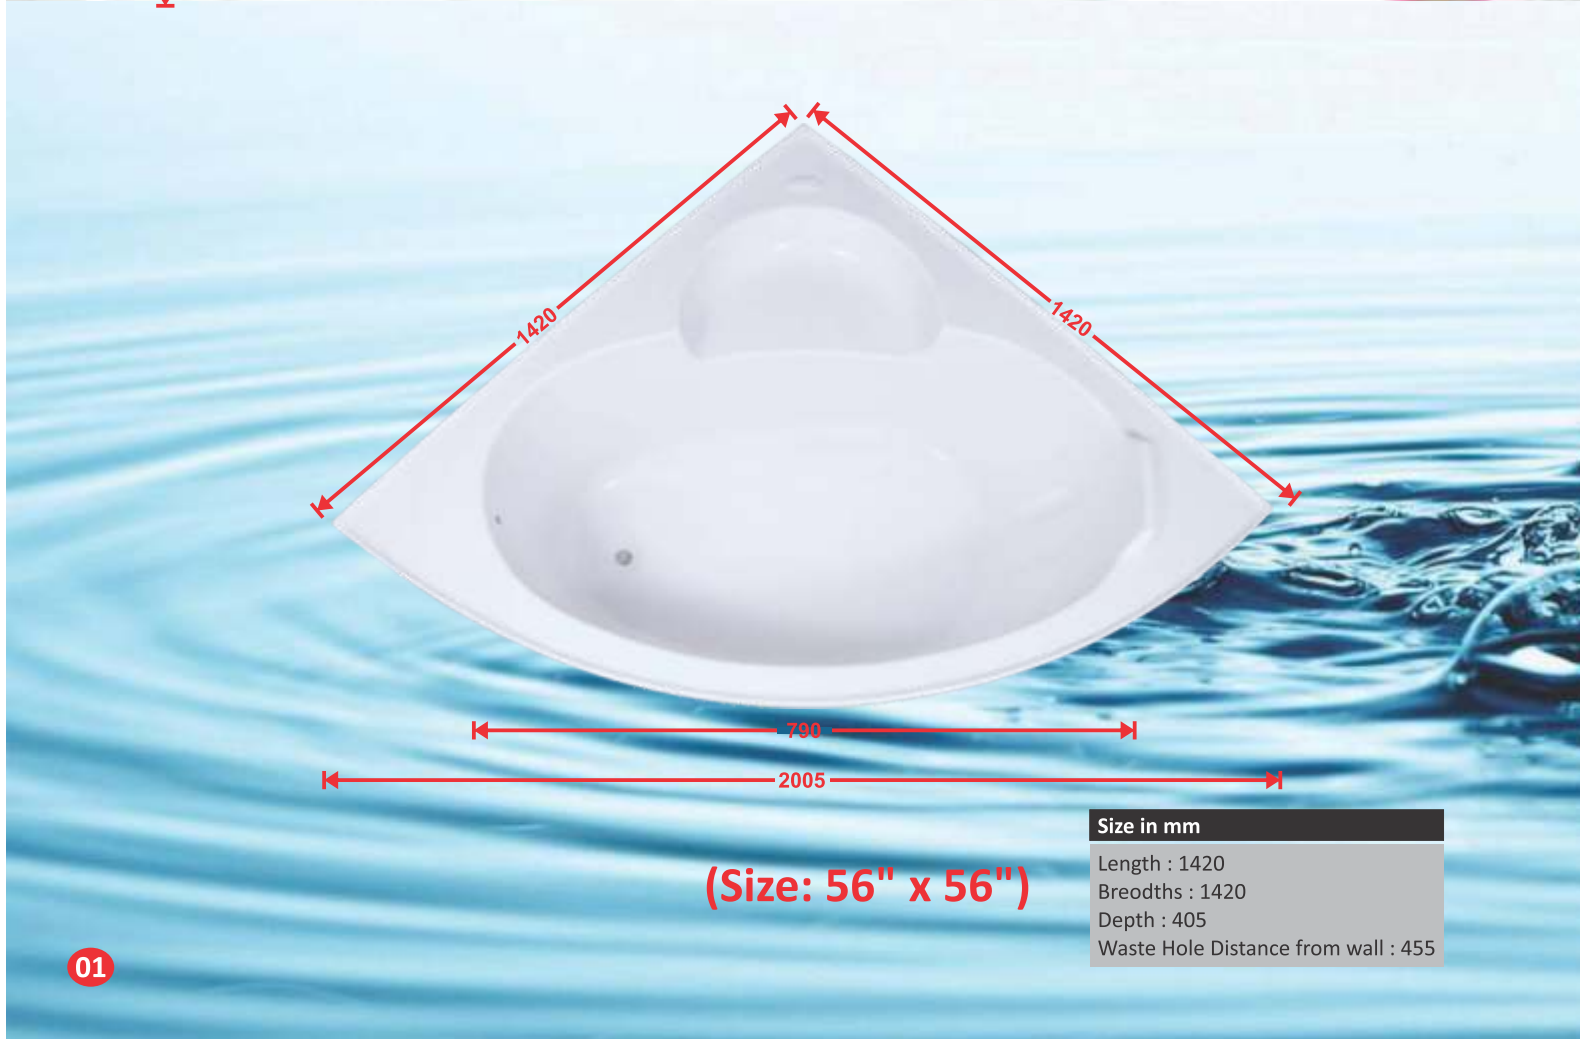

Model No. -001

A truly big and spacious tub attracts you to find special time daily to soak yourself in the luxury. Ideal for two, a romantic getaway in your home.