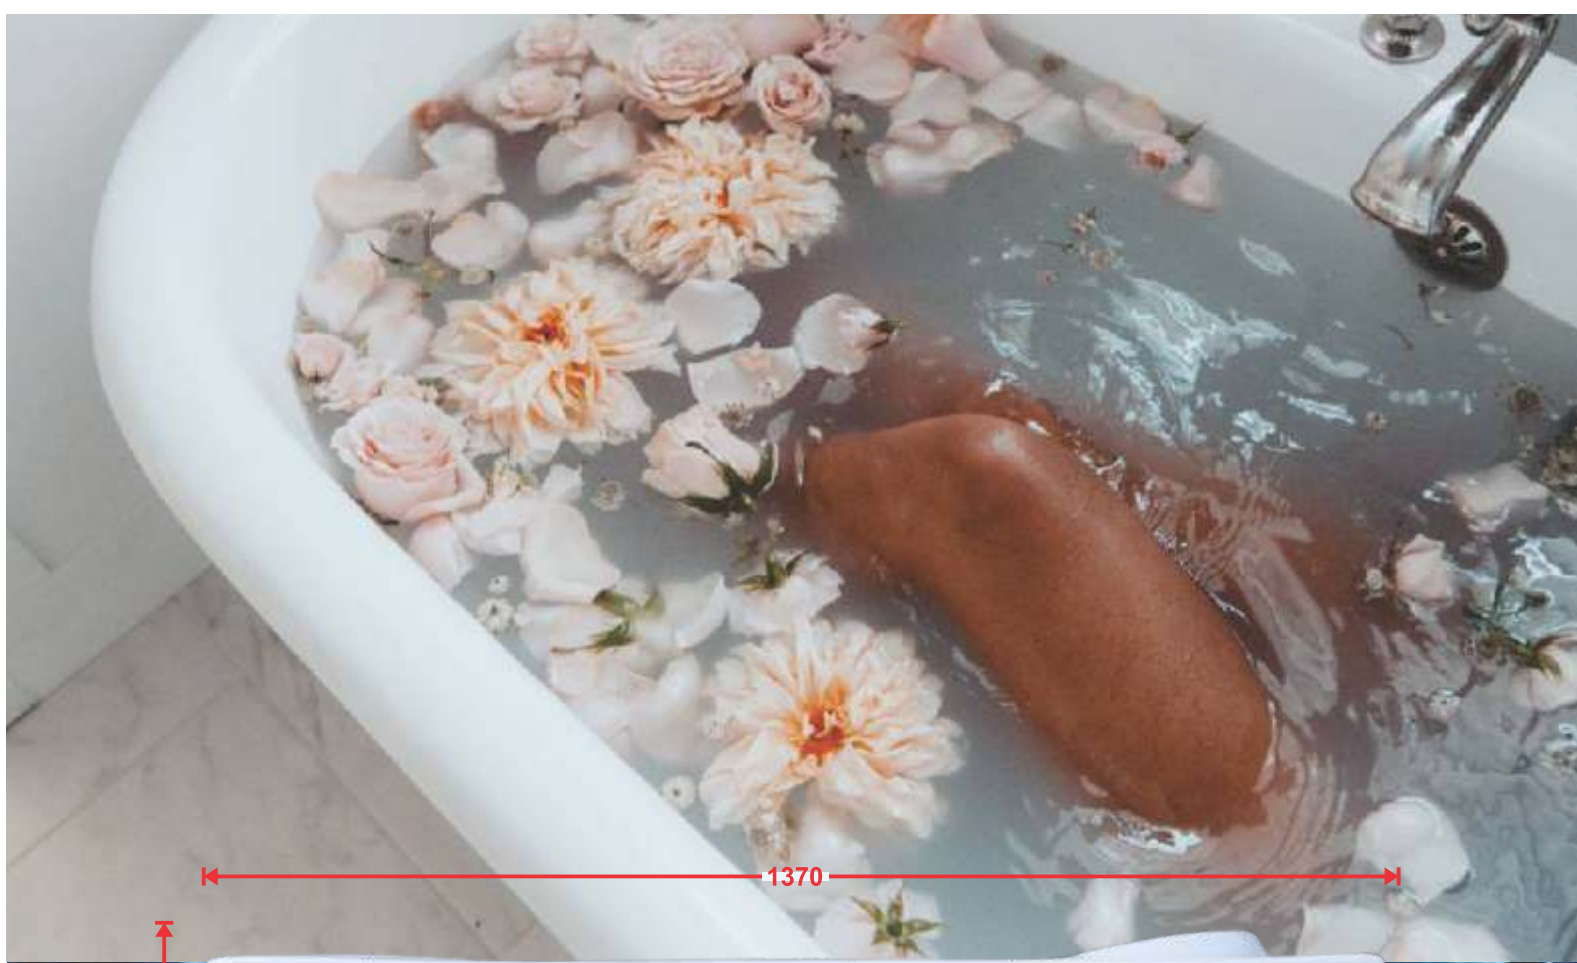

Acrylic Bath Tub

(Size: 48" x 48")

Size in mm	
Length	: 1220
Breadths	: 1220
Depth	: 410
Waste Hole Distance from wall	: 455

Model No. -002

Lying lazily at the end of a hard day is a very tempting thought. This triangular tub invites you to make that thought a reality

(Size: 06" x 03")

Size in mm	
Length	: 1840
Breadths	: 915
Depth	: 410
Waste Hole Distance from wall	: 350

Model No. 003

A long tub made with great care and well design angles to help you lie down comfortably and let your body enjoy the freshness of a great bath.

Acrylic Bath Tub

(Size: 05" x 2.5")

Size in mm	
Length	: 1525
Breadths	: 760
Depth	: 405
Waste Hole Distance from wall	: 350

Model No. -005

With circular contours matched to a rectangular shape, the tub boasts of true style statement for the wash room. Strictly for the rich and affluent.

(Size: 4.5" x 2.5")

Size in mm	
Length	: 1370
Breadths	: 760
Depth	: 415
Waste Hole Distance from wall	: 410

Model No. 006

Fitting and proper for a medium sized wash room the tub appeals the owners and guests to find their lonely rejuvenation while they bath.