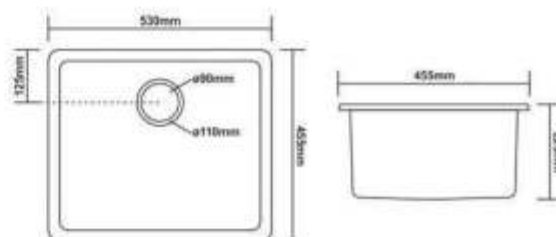

DIMENSION (Approx)