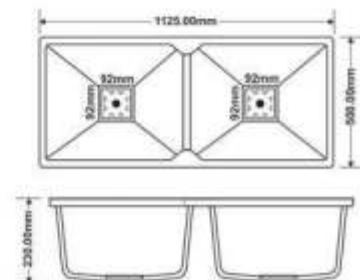

COLOURS / SHADES

Metallic Series

Granite Series

TECHNICALS

- Model Code: DSS-4018
- Overall Size: 1010x450x210mm / 40"x18"
- Weight: 21 kg (Approx)
- Thickness: 10mm
- Accessories: Waste Coupling

MRP

- Granite series: ₹ 15,100
- Metallic series: ₹ 18,300

TECHNICALS

Model Code CSS-4520
Overall Size 1130x500x230mm / 45"x20"
Weight 31 kg (Approx)
Thickness 15mm
Accessories Waste Coupling

MRP

Granite series ₹ 20,300
Metallic series ₹ 22,700

DIMENSION (Approx)