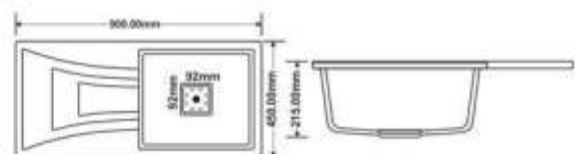

MRP

Granite series **₹ 12,750**
Metallic series **₹ 15,350**

COLOURS / SHADES

Metallic Series

Granite Series

DIMENSION (Approx)

Beguiling

With a unique design and Attractive sink, make a kitchen with a charismatic and electrifying aura.