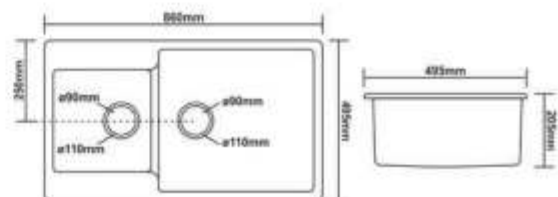

Model Code **DSR-3118**
Overall Size **860x450x190mm / 31"x18"**
Weight **16kg (Approx)**
Thickness **12mm**
Accessories **Waste Coupling**

MRP

Granite series **₹ 12,875**
Metallic series **₹ 15,760**

COLOURS / SHADES

TECHNICALS

Model Code DSR-3420
Overall Size 860x495x205mm / 34"x20"
Weight 22kg (Approx)
Thickness 15mm
Accessories Waste Coupling

MRP

Granite series ₹ 13,550
Metallic series ₹ 16,050

COLOURS / SHADES

Metallic Series

Granite Series

DIMENSION (Approx)

Beguiling

With a unique design and Attractive sink, make a kitchen with a charismatic and electrifying aura.

EDON
BATHWARE

RIVER STONE
Granite Series

TECHNICALS

Model Code **BSS-3618**
Overall Size **905x450x215mm / 36"x18"**
Weight **16kg (Approx)**
Thickness: **10mm**
Accessories **Waste Coupling**