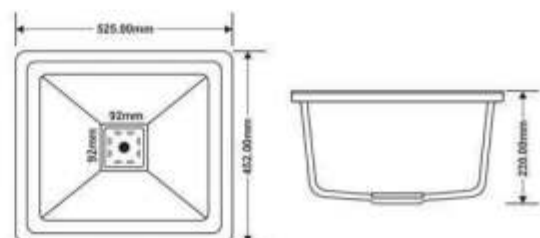

DIMENSION (Approx)