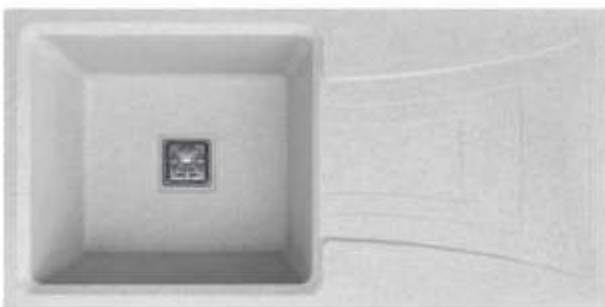

Granite Series

DIMENSION (Approx)

Beguiling

With a unique design and Attractive sink, make a kitchen with a charismatic and electrifying aura.

EDON
BATHWARE

RIVER STONE
Granite Series

TECHNICALS

Model Code **BSS-3618**
Overall Size **905x450x215mm / 36"x18"**
Weight **16kg (Approx)**
Thickness: **10mm**
Accessories **Waste Coupling**