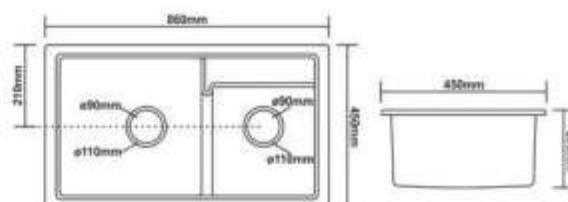

DIMENSION (Approx)