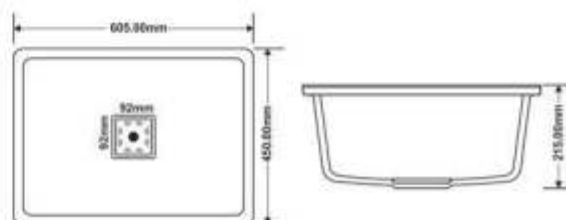

DIMENSION (Approx)