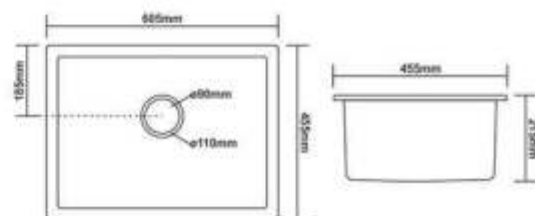

DIMENSION (Approx)