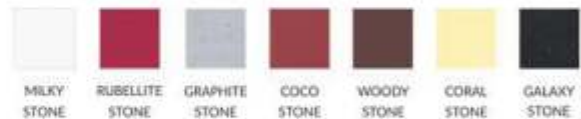

MRP

Granite series **₹ 12,750**
Metallic series **₹ 15,350**

COLOURS / SHADES

Metallic Series

Granite Series

DIMENSION (Approx)

Beguiling

With a unique design and Attractive sink, make a kitchen with a charismatic and electrifying aura.

MRP

Granite series **₹ 13,750**
 Metallic series **₹ 16,350**

COLOURS / SHADES

Metallic Series

Granite Series

DIMENSION (Approx)

Phantom

With a unique design and large-sized sink, make a kitchen with a charismatic and electrifying aura.