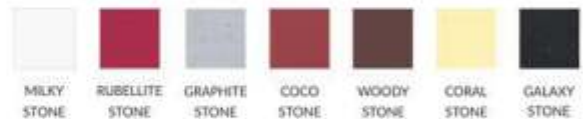

MRP

Granite series ₹ 21,315
Metallic series ₹ 23,750

COLOURS / SHADES

Metallic Series

Granite Series

DIMENSION (Approx)

EDON
BATHWARE

Join us on |    