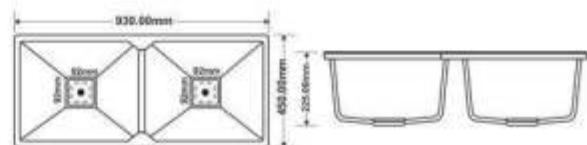

MRP

Granite series **₹ 13,750**
 Metallic series **₹ 16,350**

COLOURS / SHADES

Metallic Series

Granite Series

DIMENSION (Approx)

Phantom

With a unique design and large-sized sink, make a kitchen with a charismatic and electrifying aura.