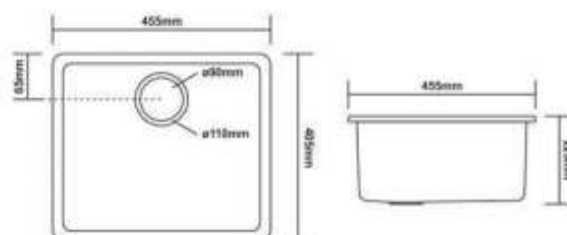

DIMENSION (Approx)