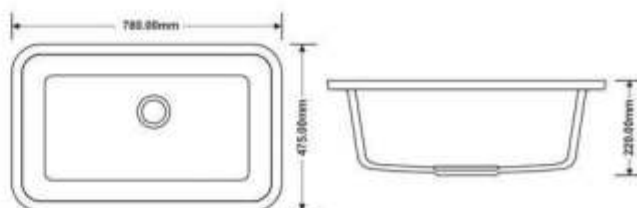

Model Code ISS-2418
Overall Size 605x450x215mm / 24"x18"
Weight 11.3kg (Approx)
Thickness 10mm
Accessories Waste Coupling

MRP

Granite series ₹ 6,900
Metallic series ₹ 8,415

COLOURS / SHADES

Metallic Series

COLOURS / SHADES

Metallic Series

Granite Series

DIMENSION (Approx)

Dexterous

Make your kitchen space more significant with a simplistic sink that emits a mood of glamour.

SAND STONE
Granite Series

TECHNICALS

Model Code **DSR-3118**
Overall Size **860x450x190mm / 31"x18"**
Weight **16kg (Approx)**
Thickness **12mm**
Accessories **Waste Coupling**

MRP

Granite series **₹ 12,875**
Metallic series **₹ 15,760**

COLOURS / SHADES