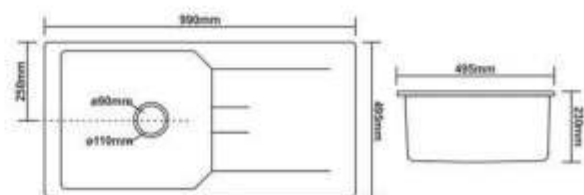

DIMENSION (Approx)