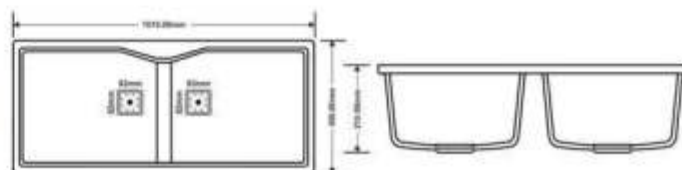

DIMENSION (Approx)