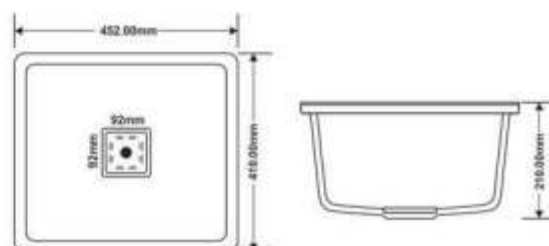

DIMENSION (Approx)