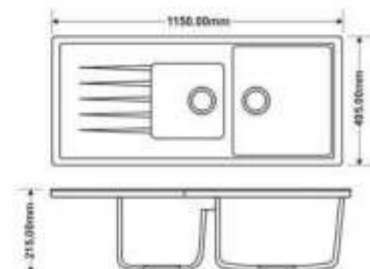

DIMENSION (Approx)