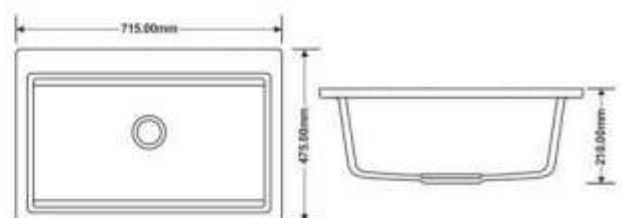

Model Code ISS-2418
Overall Size 605x450x215mm / 24"x18"
Weight 11.3kg (Approx)
Thickness 10mm
Accessories Waste Coupling

MRP

Granite series ₹ 6,900
Metallic series ₹ 8,415

COLOURS / SHADES

Metallic Series

Granite Series

DIMENSION (Approx)

Laranja

Stylize your kitchen with Whimsical sinks to give it a grand look with absolute convenience.

EDON
BATHWARE

GALAXY STONE
Metallic Series

TECHNICALS

Model Code **LSR-2819**
Overall Size **715x475x210mm / 28"x19"**
Weight **13kg (Approx)**
Thickness **10mm**
Accessories **Waste Coupling**

MRP

Granite series **₹ 11,250**
Metallic series **₹ 13,750**

COLOURS / SHADES

Metallic Series

Granite Series

DIMENSION (Approx)

Harrier

Let extravagant sinks with comfortable functionalities create a kitchen space that you never want to leave!