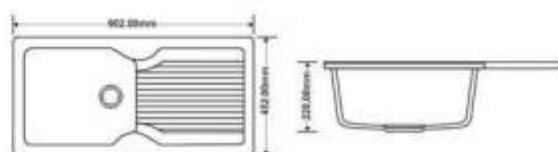

COLOURS / SHADES

Metallic Series

Granite Series

DIMENSION (Approx)

GALAXY STONE
Metallic Series

TECHNICALS

Model Code **CSS-3718**
 Overall Size **930x450x215mm / 37"x18"**
 Weight **22 kg (Approx)**
 Thickness **15mm**
 Accessories **Waste Coupling**

MRP

Granite series **₹ 13,750**
 Metallic series **₹ 16,350**

COLOURS / SHADES

Metallic Series

Granite Series

DIMENSION (Approx)

Phantom

With a unique design and large-sized sink, make a kitchen with a charismatic and electrifying aura.